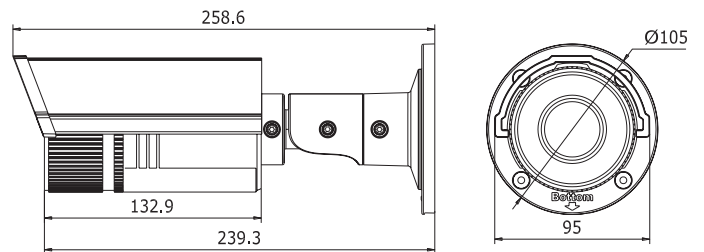

## Features

- 1/2.8" Progressive Scan CMOS
- Up to 1080p Resolution
- 120dB WDR
- 3D DNR
- Motorized lens 2.8-12mm
- Approx. 30m IR Range
- VIAAS Secure Cloud Storage, Navigation and Administration
- Built-in Micro SD/SDHC/SDXC card slot, up to 128 GB
- Audio input
- PoE (802.3af Class3) or 12V DC±25%
- H.264 Video Compression
- IP67

Unit: mm

| General              |  |
|----------------------|--|
| Interface            | 1 RJ45 10M/100M Ethernet interface   |
| Operating Conditions | -30°C – 60°C (-22°F – 140°F), Humidity 95% or less (non-condensing)                |
| Power Supply         | PoE (802.3af Class3) or 12V DC±25%; Max. 5.5 W (Max. 7.5W with IR illumination on) |
| IR Range             | Approx. 30 meters  |
| Material             | Body, sunshield, bracket: Metal; Front cover: Glass                                |
| Ingress Protection   | IP67 - Weatherproof, IK10 - Vandal Resistant                                       |
| Dimensions           | 95 × 105 × 258.6mm (3.74" × 4.13" × 10.18")  |
| Weight               | 1200g (2.65lbs)  |