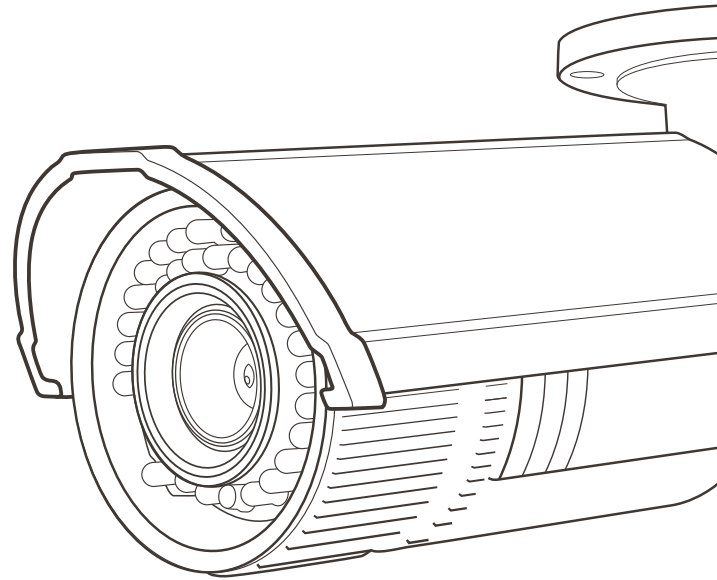

# Bullet

BCE-140OB3-32G 2MP WDR Vari-focal Network Camera

## Features

- 1/2.8" Progressive Scan CMOS
- Up to 1080p Resolution
- 120dB WDR
- 3D DNR
- Motorized lens 2.8-12mm
- Approx. 30m IR Range
- VIAAS Secure Cloud Storage, Navigation and Administration
- Built-in Micro SD/SDHC/SDXC card slot, up to 128 GB
- Audio input
- PoE (802.3af Class3) or 12V DC±25%
- H.264 Video Compression
- IP67

| General              |  |
|----------------------|--|
| Interface            | 1 RJ45 10M/100M Ethernet interface   |
| Operating Conditions | -30°C – 60°C (-22°F – 140°F), Humidity 95% or less (non-condensing)                |
| Power Supply         | PoE (802.3af Class3) or 12V DC±25%; Max. 5.5 W (Max. 7.5W with IR illumination on) |
| IR Range             | Approx. 30 meters  |
| Material             | Body, sunshield, bracket: Metal; Front cover: Glass                                |
| Ingress Protection   | IP67 - Weatherproof, IK10 - Vandal Resistant                                       |
| Dimensions           | 95 × 105 × 258.6mm (3.74" × 4.13" × 10.18")  |
| Weight               | 1200g (2.65lbs)  |